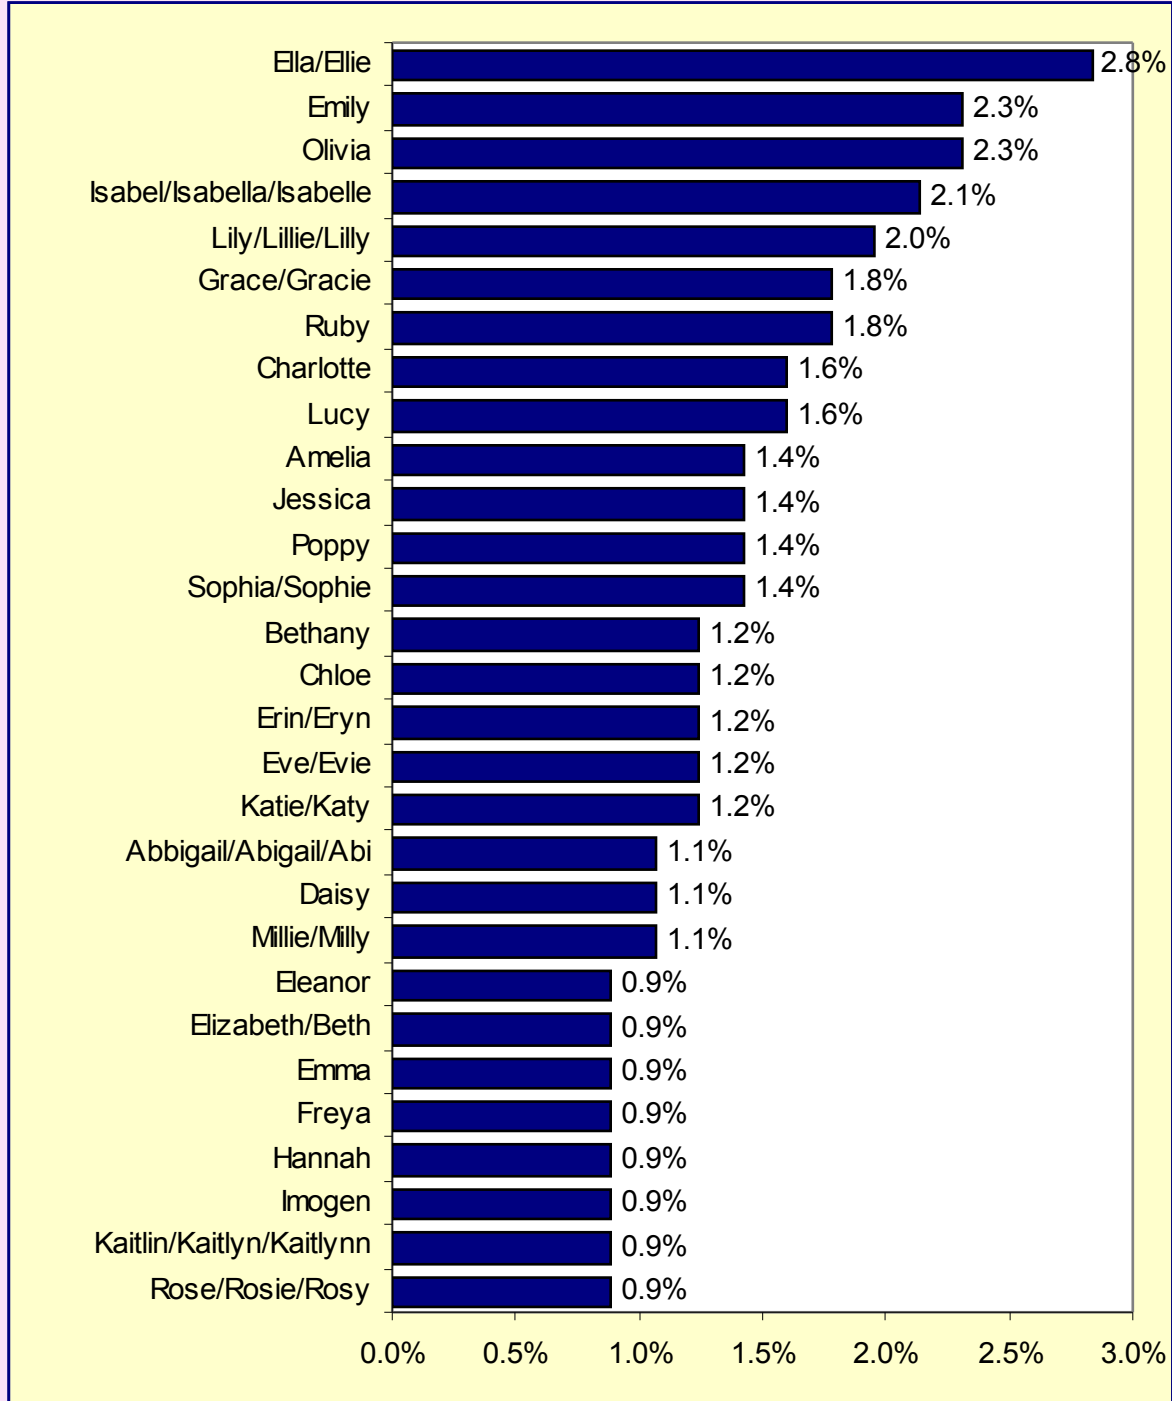

**Survey Question:**

**“What first name (or name you wanted your baby to be known by) did you give your baby?”**

**The “Top 30” most popular answers are:**

## Info on the survey:

- We surveyed over 1000 mums in 2007 (approximately 1.4% of all women who will give birth in the UK within any one year) with a child aged between 0 and 1 to find out what the most popular baby names were at the moment.
- For every 100 baby girls mums reported that they used 47 different names (compared with 36 per 100 baby boys).
- Top of the list was Ella/Ellie with approximately 1 in every 36 mums giving their baby girl this name.
- Ella is the 10<sup>th</sup> and Ellie the 11<sup>th</sup> most popular name for 2006 on the ONS (Office of National Statistics) lists, who analyse the name separately.
- The ONS reports that the three most popular UK girls names (derived from all registered births) in 2006 were Olivia, Grace and Jessica. Our survey suggests that whilst all three are in the top 10 still only Olivia is retaining its popularity. Our survey also indicates that Jessica, which has been in the ONS Top 5 for the last 5 years, will be out of the Top 5 in 2007.
- Other pointers to significant changes in popularity are:
  - Mia, in the ONS Top 20 for the last 5 years, only comes just within the Top 50 in our survey.
  - The popularity of Lily (and derivatives) looks like it continues to climb. 5<sup>th</sup> in our survey Lily has risen from 29<sup>th</sup> to 9<sup>th</sup> most popular name over the last 5 years on the ONS lists.
  - Poppy also looks to continue its rise, appearing =10<sup>th</sup> in our survey. Poppy has risen from 63<sup>rd</sup> to 30<sup>th</sup> in popularity over the last 5 years according to the ONS.